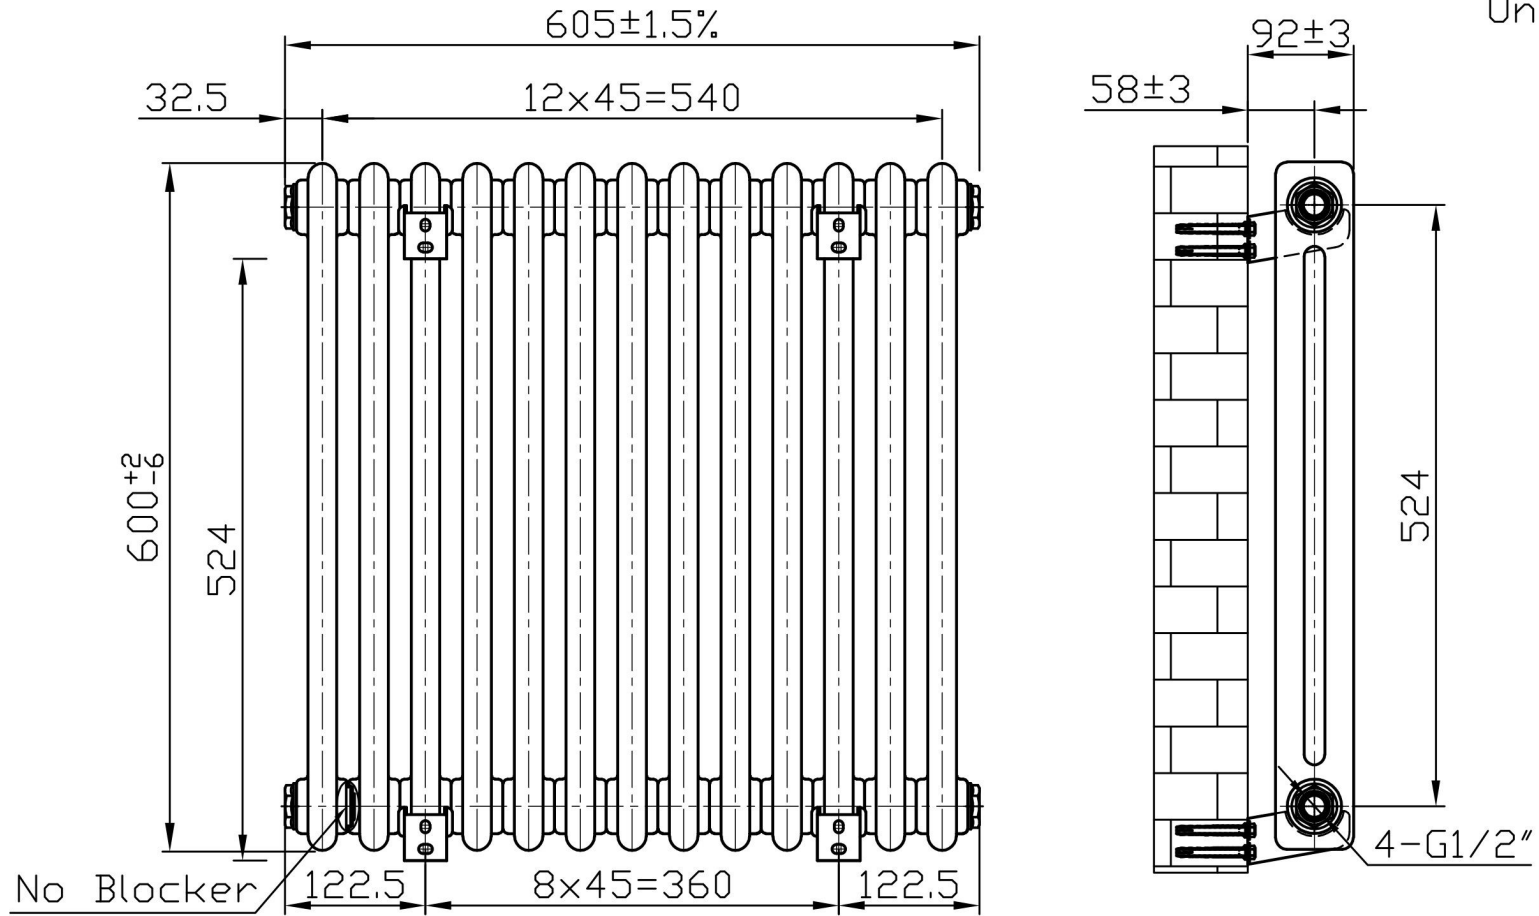

Imperia 2 Column Horizontal 600 x 605mm. Painted

Technical Drawing

Unit: mm

Eastbrook

Eastbrook Road, Gloucester GL4 3DB
Technical Helpline : 01452 317890
Mon - Fri / 8am - 5pm
Email : technical@eastbrookco.com