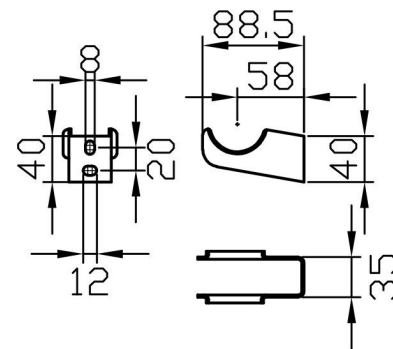

# Imperia 2 Column Horizontal 600 x 605mm. Painted

## Technical Drawing

Unit: mm

**Eastbrook** 

Eastbrook Road, Gloucester GL4 3DB  
 Technical Helpline : 01452 317890  
 Mon - Fri / 8am - 5pm  
 Email : [technical@eastbrookco.com](mailto:technical@eastbrookco.com)