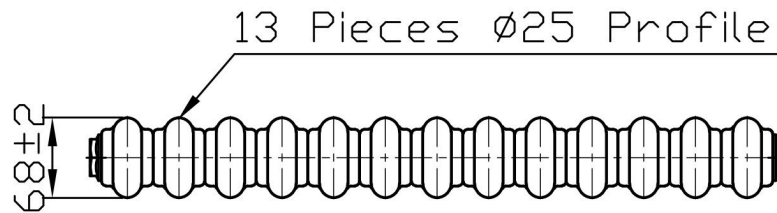

Imperia 2 Column Horizontal 600 x 605mm. Painted

Technical Drawing

Unit: mm

Eastbrook

Eastbrook Road, Gloucester GL4 3DB
Technical Helpline : 01452 317890
Mon - Fri / 8am - 5pm
Email : technical@eastbrookco.com